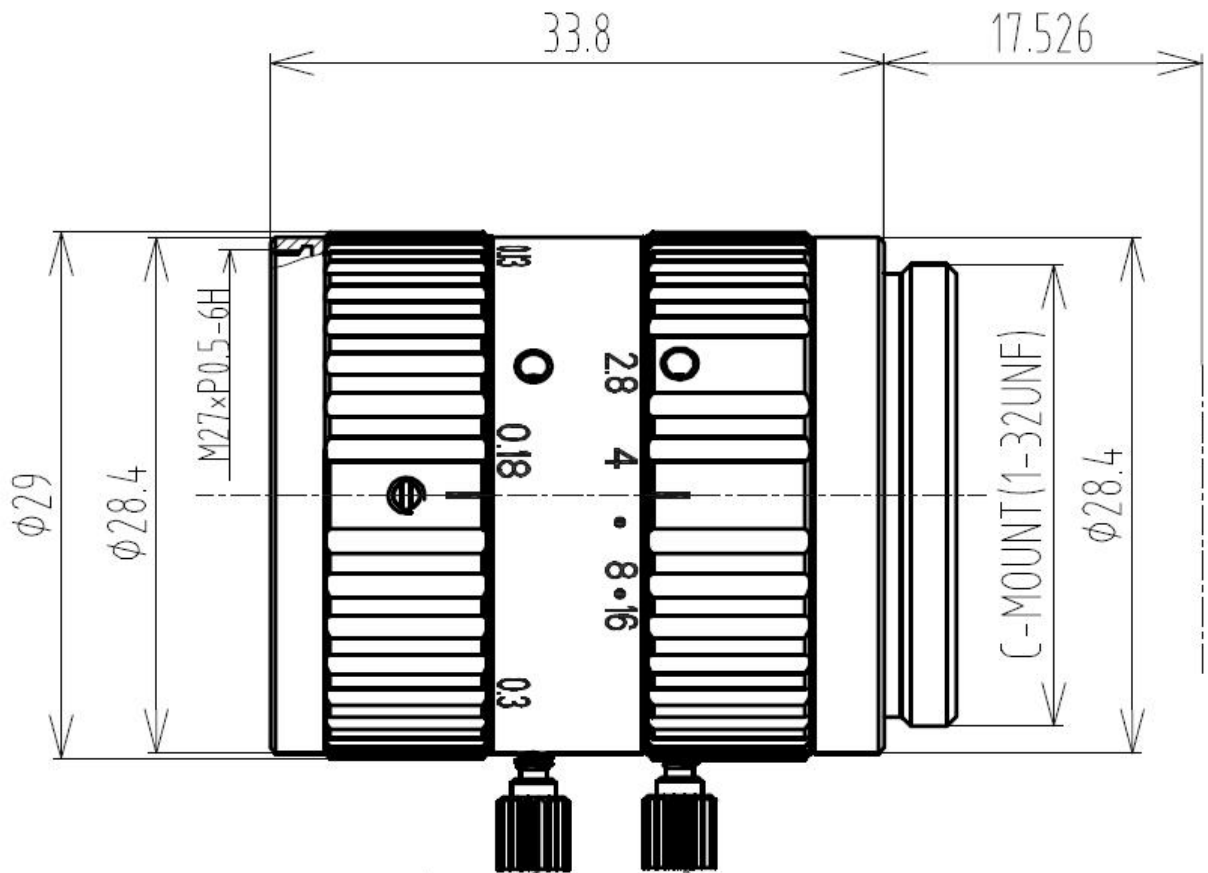

型号 Model No	HF-10MPB25				
焦距 Focal Length	25mm				
通光孔径 FNo.	F2.8-16				
最大像面 Image Size	2/3"				
接口 Mount	C-Mount				
角度 Angle	H	2/3"	20°	1/2"	14.9°
	V		15°		11.4°
	D		24.6°		18.3°
物高 Object Dimension at 200mm	H	2/3"	71.5mm	1/2"	51.6mm
	V		53.5mm		38.7mm
	D		88.7mm		64.5mm
畸变 Distortion(TV)	2/3"		<0.1%	1/2"	<0.1%
最近距离 Minimum Object Distance	0.1m				
法兰距 Flange back	17.526mm				
后焦距 Back focus	14.3mm				
尺寸 Dimensions	Φ29x33.8				
滤镜螺纹 Filter size	M27x0.5				
工作温度 Operating Temperature	-20℃ ~ +60℃				

对焦手柄 (整周均布3个螺丝孔)

光阑手柄 (整周均布3个螺丝孔)